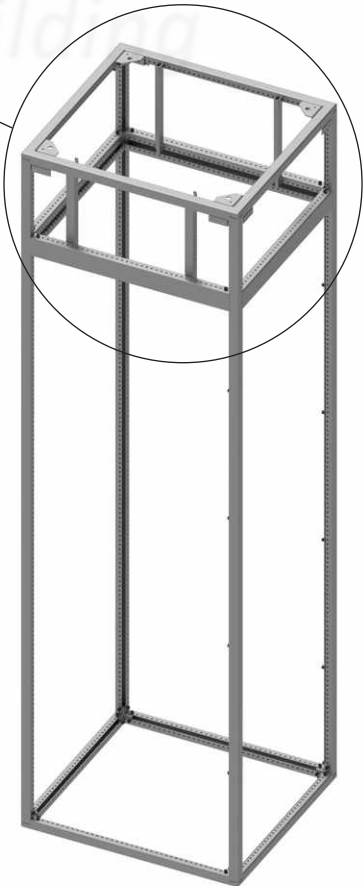

BUSBAR SUPPORT CLAMP

SI No	Ordering Code	Item Description	Width (mm)	Height (mm)	Unit
1	MODUBSC030XXX14G	BUSBAR SUPPORT CHANNEL	30	300	SETS
2	MODUBSC042XXX14G	BUSBAR SUPPORT CHANNEL	30	420	SETS
3	MODUBSC054XXX14G	BUSBAR SUPPORT CHANNEL	30	540	SETS