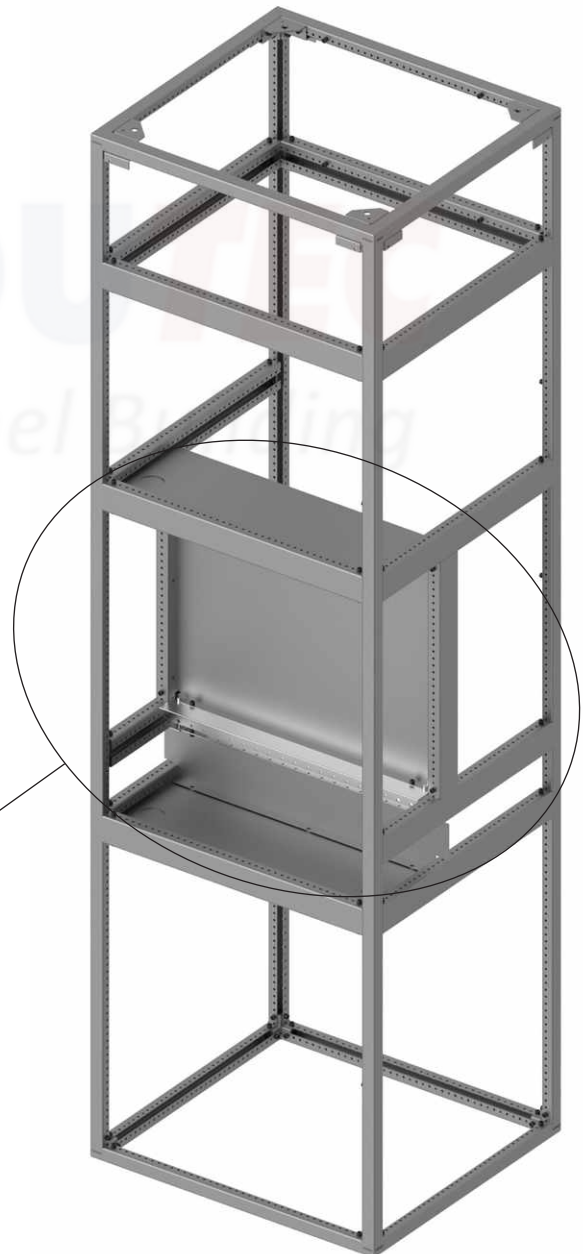

For M6 bolt = Torque 6 Nm max