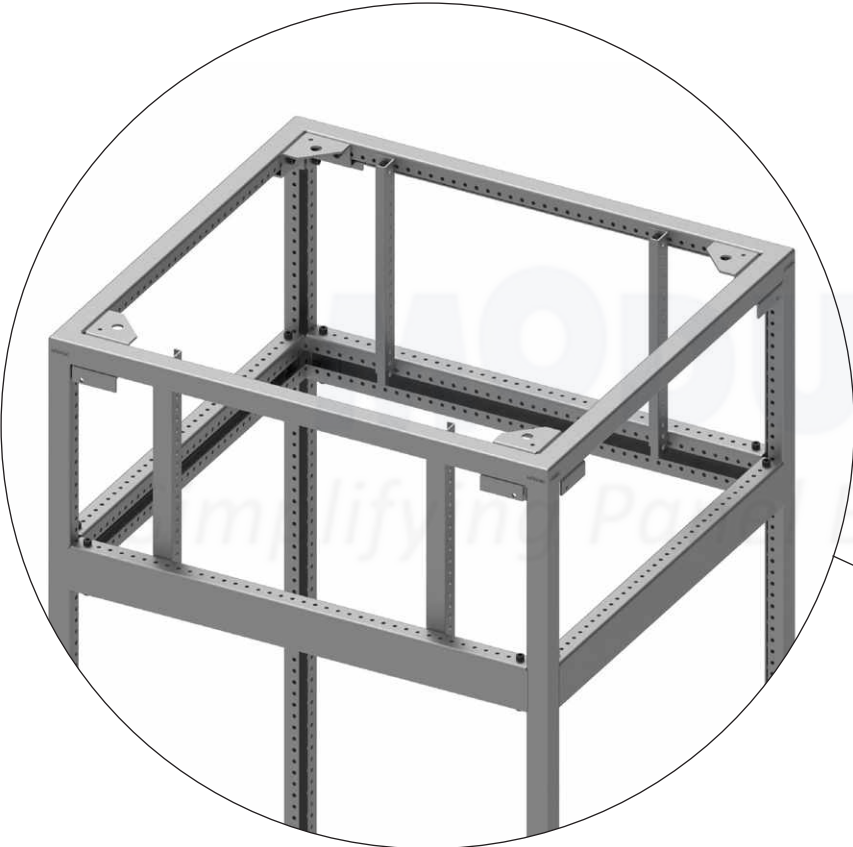

BUSBAR SUPPORT CLAMP

SI No	Ordering Code	Item Description	Width (mm)	Height (mm)	Unit
1	MODUBSC030XXX14G	BUSBAR SUPPORT CHANNEL	30	300	SETS
2	MODUBSC042XXX14G	BUSBAR SUPPORT CHANNEL	30	420	SETS
3	MODUBSC054XXX14G	BUSBAR SUPPORT CHANNEL	30	540	SETS