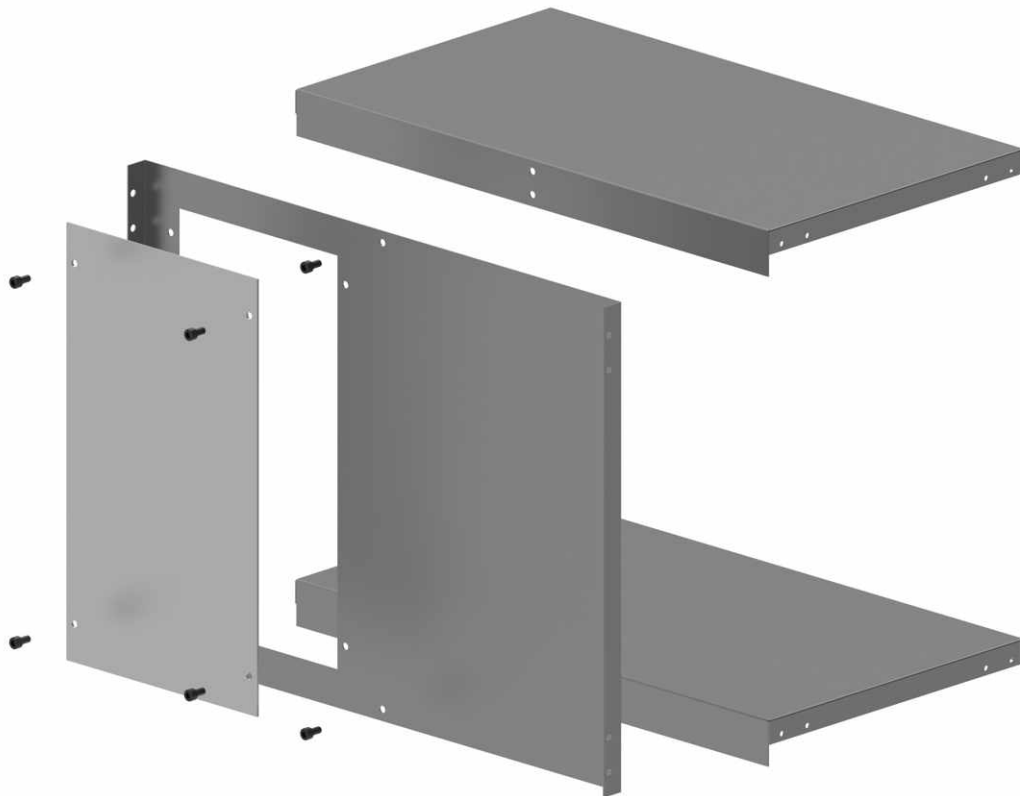

86	MODUN4R04215018G	FORM 4 SEPERATION MODULE- REAR	420	1500	SETS
87	MODUN4R04815018G	FORM 4 SEPERATION MODULE- REAR	480	1500	SETS
88	MODUN4R05415018G	FORM 4 SEPERATION MODULE- REAR	540	1500	SETS
89	MODUN4R06015018G	FORM 4 SEPERATION MODULE- REAR	600	1500	SETS
90	MODUN4R04215618G	FORM 4 SEPERATION MODULE- REAR	420	1560	SETS
91	MODUN4R04815618G	FORM 4 SEPERATION MODULE- REAR	480	1560	SETS
92	MODUN4R05415618G	FORM 4 SEPERATION MODULE- REAR	540	1560	SETS
93	MODUN4R06015618G	FORM 4 SEPERATION MODULE- REAR	600	1560	SETS
94	MODUN4R04216218G	FORM 4 SEPERATION MODULE- REAR	420	1620	SETS
95	MODUN4R04816218G	FORM 4 SEPERATION MODULE- REAR	480	1620	SETS
96	MODUN4R05416218G	FORM 4 SEPERATION MODULE- REAR	540	1620	SETS
97	MODUN4R06016218G	FORM 4 SEPERATION MODULE- REAR	600	1620	SETS
98	MODUN4R04216818G	FORM 4 SEPERATION MODULE- REAR	420	1680	SETS
99	MODUN4R04816818G	FORM 4 SEPERATION MODULE- REAR	480	1680	SETS
100	MODUN4R05416818G	FORM 4 SEPERATION MODULE- REAR	540	1680	SETS
101	MODUN4R06016818G	FORM 4 SEPERATION MODULE- REAR	600	1680	SETS
102	MODUN4R04217418G	FORM 4 SEPERATION MODULE- REAR	420	1740	SETS
103	MODUN4R04817418G	FORM 4 SEPERATION MODULE- REAR	480	1740	SETS
104	MODUN4R05417418G	FORM 4 SEPERATION MODULE- REAR	540	1740	SETS
105	MODUN4R06017418G	FORM 4 SEPERATION MODULE- REAR	600	1740	SETS
106	MODUN4R04218018G	FORM 4 SEPERATION MODULE- REAR	420	1800	SETS
107	MODUN4R04818018G	FORM 4 SEPERATION MODULE- REAR	480	1800	SETS
108	MODUN4R05418018G	FORM 4 SEPERATION MODULE- REAR	540	1800	SETS
109	MODUN4R06018018G	FORM 4 SEPERATION MODULE- REAR	600	1800	SETS

For M6 bolt = Torque 6 Nm max