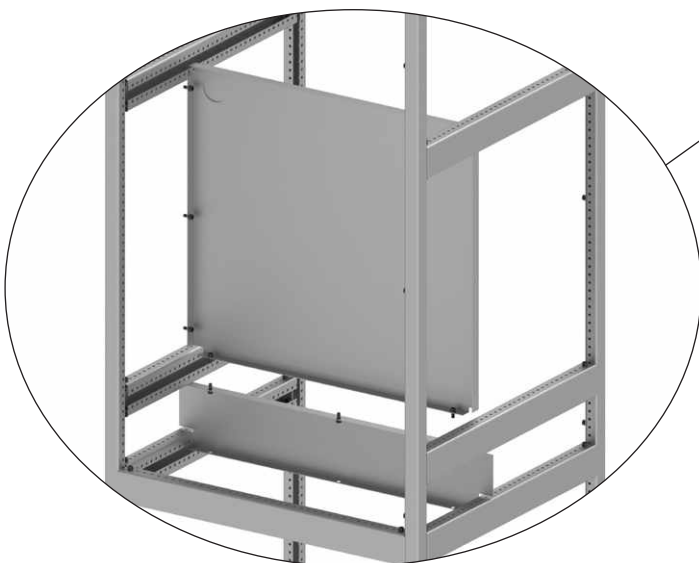

For M6 bolt = Torque 6 Nm max