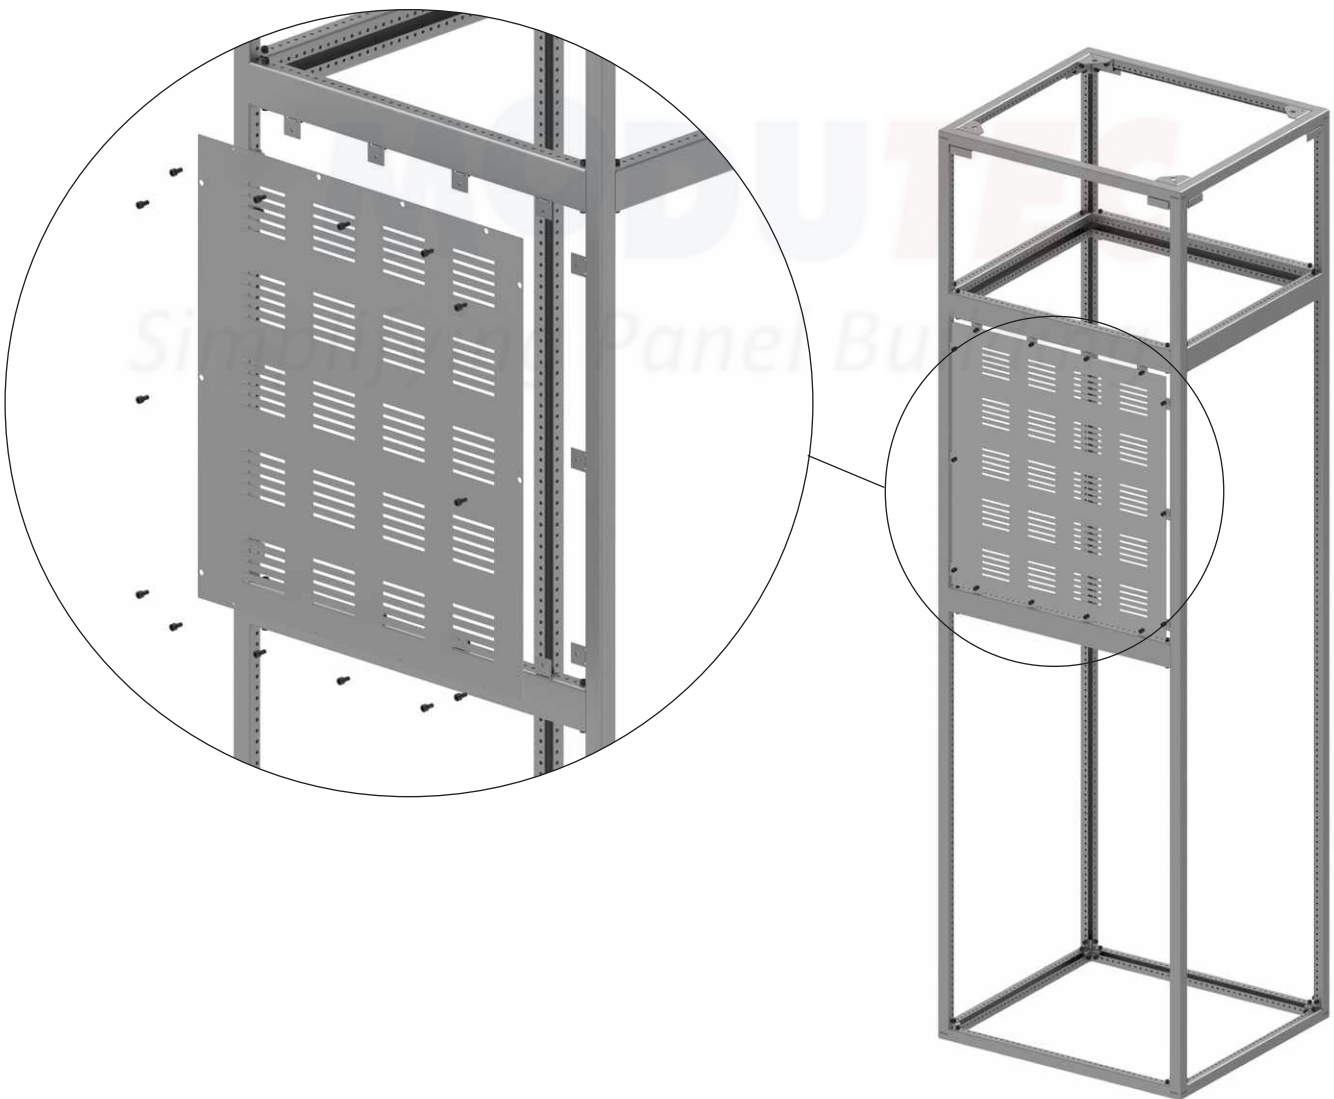

38	MODUABC08407818G	ACB BUSBAR COVERING SHEET	840	780	NOS
39	MODUABC09607818G	ACB BUSBAR COVERING SHEET	960	780	NOS
40	MODUABC12007818G	ACB BUSBAR COVERING SHEET	1200	780	NOS
41	MODUABC06608418G	ACB BUSBAR COVERING SHEET	660	840	NOS
42	MODUABC08408418G	ACB BUSBAR COVERING SHEET	840	840	NOS
43	MODUABC09608418G	ACB BUSBAR COVERING SHEET	960	840	NOS
44	MODUABC12008418G	ACB BUSBAR COVERING SHEET	1200	840	NOS
45	MODUABC06609018G	ACB BUSBAR COVERING SHEET	660	900	NOS
46	MODUABC08409018G	ACB BUSBAR COVERING SHEET	840	900	NOS
47	MODUABC09609018G	ACB BUSBAR COVERING SHEET	960	900	NOS
48	MODUABC12009018G	ACB BUSBAR COVERING SHEET	1200	900	NOS
49	MODUABC06609618G	ACB BUSBAR COVERING SHEET	660	960	NOS
50	MODUABC08409618G	ACB BUSBAR COVERING SHEET	840	960	NOS
51	MODUABC09609618G	ACB BUSBAR COVERING SHEET	960	960	NOS
52	MODUABC12009618G	ACB BUSBAR COVERING SHEET	1200	960	NOS

REAR VIEW

For M6 bolt = Torque 6 Nm max