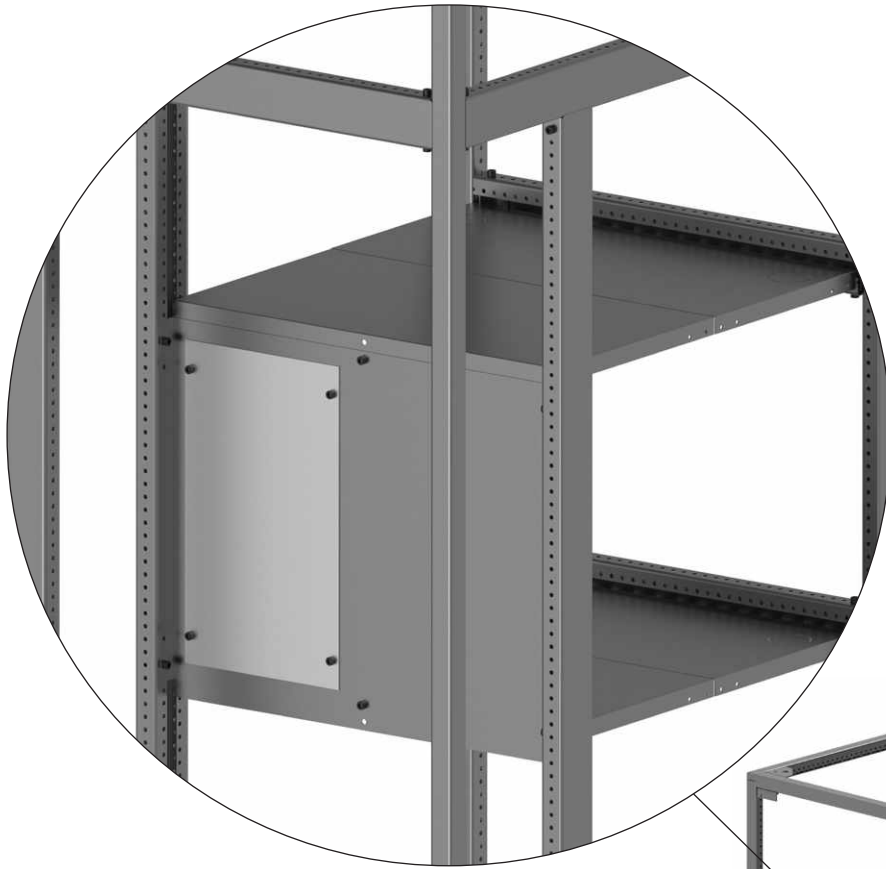

REAR VIEW

MODUTEC
Simplifying Panel Building

For M6 bolt = Torque 6 Nm max