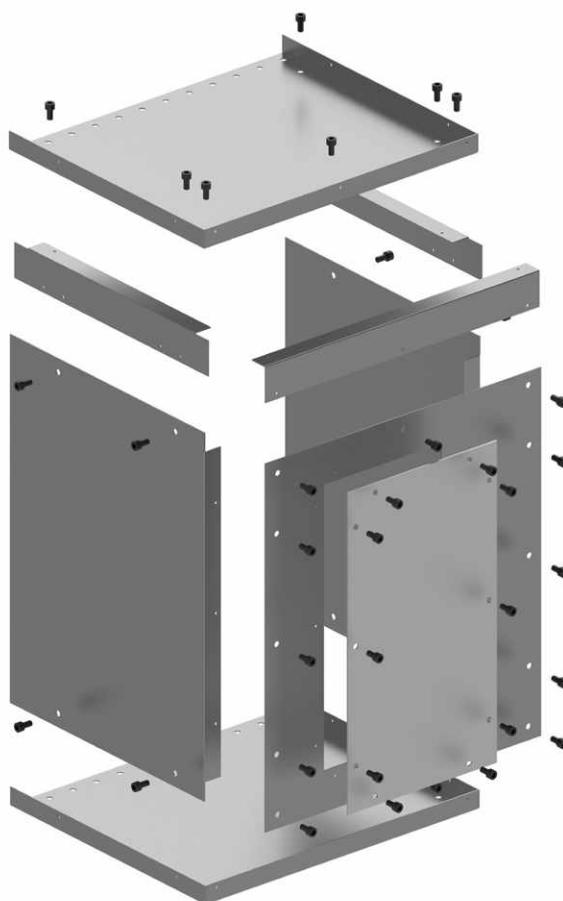

86	MODUN4F04215018G	FORM 4 SEPERATION MODULE- FRONT	420	1500	SETS
87	MODUN4F04815018G	FORM 4 SEPERATION MODULE- FRONT	480	1500	SETS
88	MODUN4F05415018G	FORM 4 SEPERATION MODULE- FRONT	540	1500	SETS
89	MODUN4F06015018G	FORM 4 SEPERATION MODULE- FRONT	600	1500	SETS
90	MODUN4F04215618G	FORM 4 SEPERATION MODULE- FRONT	420	1560	SETS
91	MODUN4F04815618G	FORM 4 SEPERATION MODULE- FRONT	480	1560	SETS
92	MODUN4F05415618G	FORM 4 SEPERATION MODULE- FRONT	540	1560	SETS
93	MODUN4F06015618G	FORM 4 SEPERATION MODULE- FRONT	600	1560	SETS
94	MODUN4F04216218G	FORM 4 SEPERATION MODULE- FRONT	420	1620	SETS
95	MODUN4F04816218G	FORM 4 SEPERATION MODULE- FRONT	480	1620	SETS
96	MODUN4F05416218G	FORM 4 SEPERATION MODULE- FRONT	540	1620	SETS
97	MODUN4F06016218G	FORM 4 SEPERATION MODULE- FRONT	600	1620	SETS
98	MODUN4F04216818G	FORM 4 SEPERATION MODULE- FRONT	420	1680	SETS
99	MODUN4F04816818G	FORM 4 SEPERATION MODULE- FRONT	480	1680	SETS
100	MODUN4F05416818G	FORM 4 SEPERATION MODULE- FRONT	540	1680	SETS
101	MODUN4F06016818G	FORM 4 SEPERATION MODULE- FRONT	600	1680	SETS
102	MODUN4F04217418G	FORM 4 SEPERATION MODULE- FRONT	420	1740	SETS
103	MODUN4F04817418G	FORM 4 SEPERATION MODULE- FRONT	480	1740	SETS
104	MODUN4F05417418G	FORM 4 SEPERATION MODULE- FRONT	540	1740	SETS
105	MODUN4F06017418G	FORM 4 SEPERATION MODULE- FRONT	600	1740	SETS
106	MODUN4F04218018G	FORM 4 SEPERATION MODULE- FRONT	420	1800	SETS
107	MODUN4F04818018G	FORM 4 SEPERATION MODULE- FRONT	480	1800	SETS
108	MODUN4F05418018G	FORM 4 SEPERATION MODULE- FRONT	540	1800	SETS
109	MODUN4F06018018G	FORM 4 SEPERATION MODULE- FRONT	600	1800	SETS

For M6 bolt = Torque 6 Nm max