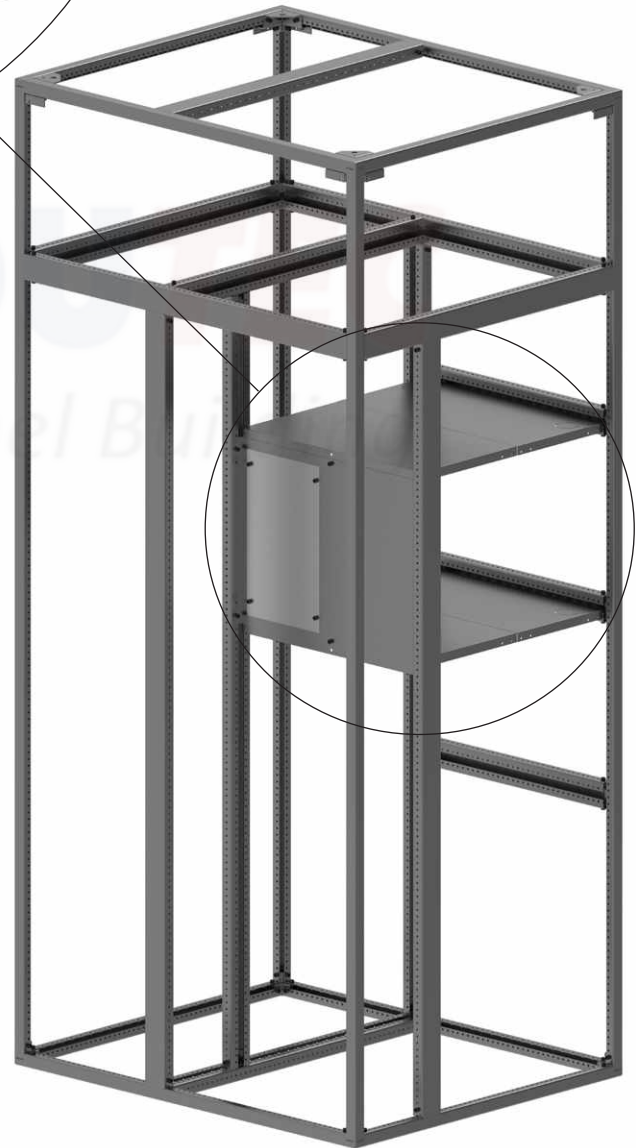

REAR VIEW

MODUTEC
Simplifying Panel Building

For M6 bolt = Torque 6 Nm max