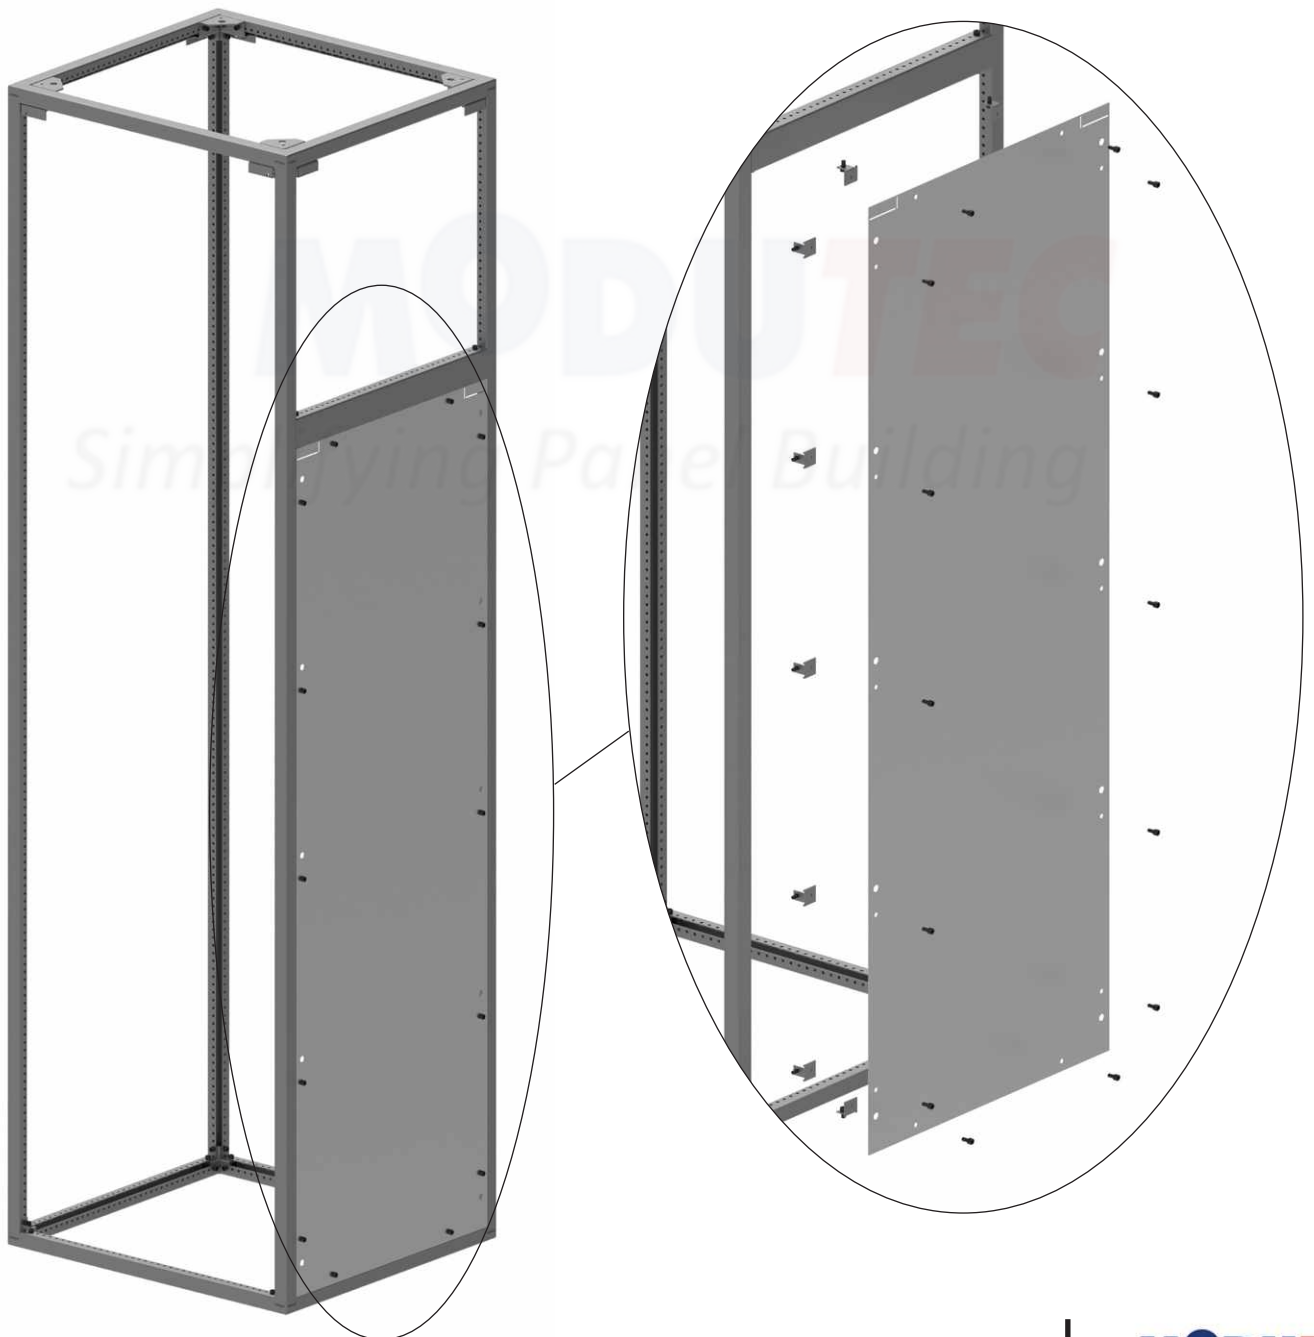

36	MODUCSX02418618G	COUPLING SHEET	240	1860	NOS
37	MODUCSX03018618G	COUPLING SHEET	300	1860	NOS
38	MODUCSX03618618G	COUPLING SHEET	360	1860	NOS
39	MODUCSX04218618G	COUPLING SHEET	420	1860	NOS
40	MODUCSX04818618G	COUPLING SHEET	480	1860	NOS
41	MODUCSX05418618G	COUPLING SHEET	540	1860	NOS
42	MODUCSX06018618G	COUPLING SHEET	600	1860	NOS
43	MODUCSX02419218G	COUPLING SHEET	240	1920	NOS
44	MODUCSX03019218G	COUPLING SHEET	300	1920	NOS
45	MODUCSX03619218G	COUPLING SHEET	360	1920	NOS
46	MODUCSX04219218G	COUPLING SHEET	420	1920	NOS
47	MODUCSX04819218G	COUPLING SHEET	480	1920	NOS
48	MODUCSX05419218G	COUPLING SHEET	540	1920	NOS
49	MODUCSX06019218G	COUPLING SHEET	600	1920	NOS

For M6 bolt = Torque 6 Nm max